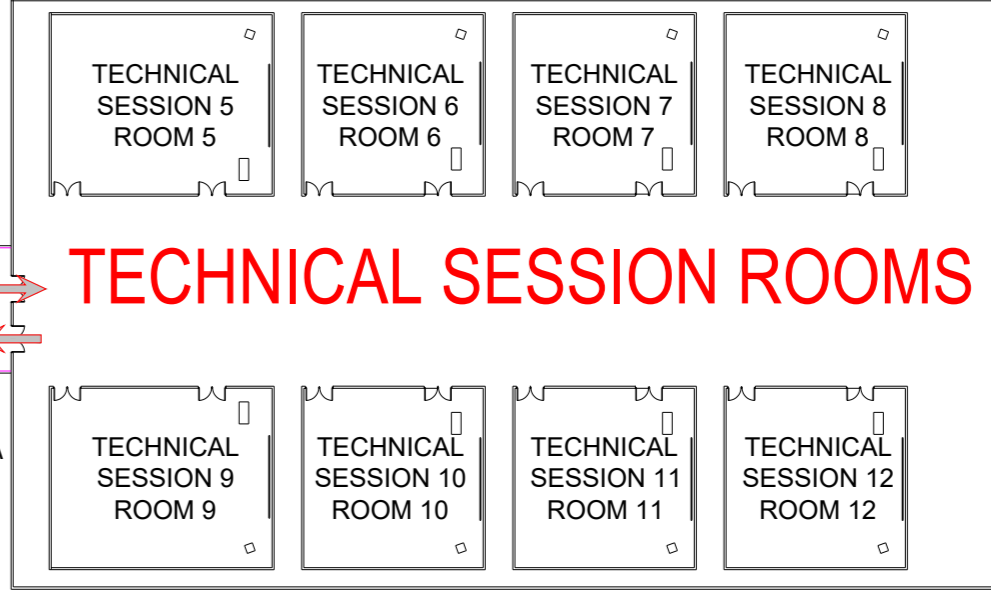

LUNCH AREA

MEZZANINE FLOOR ROOM LOCATIONS

LEFT WING MEZZANINE

RIGHT WING MEZZANINE

EMERALD HALL

ROOM 12
TECHNICAL SESSION 12
(13-15 JANUARY)
VVIP LUNCH (13 JANUARY)
TOPICAL LUNCH (14 JANUARY)

OUTDOOR EXHIBITION

P2-PARKING