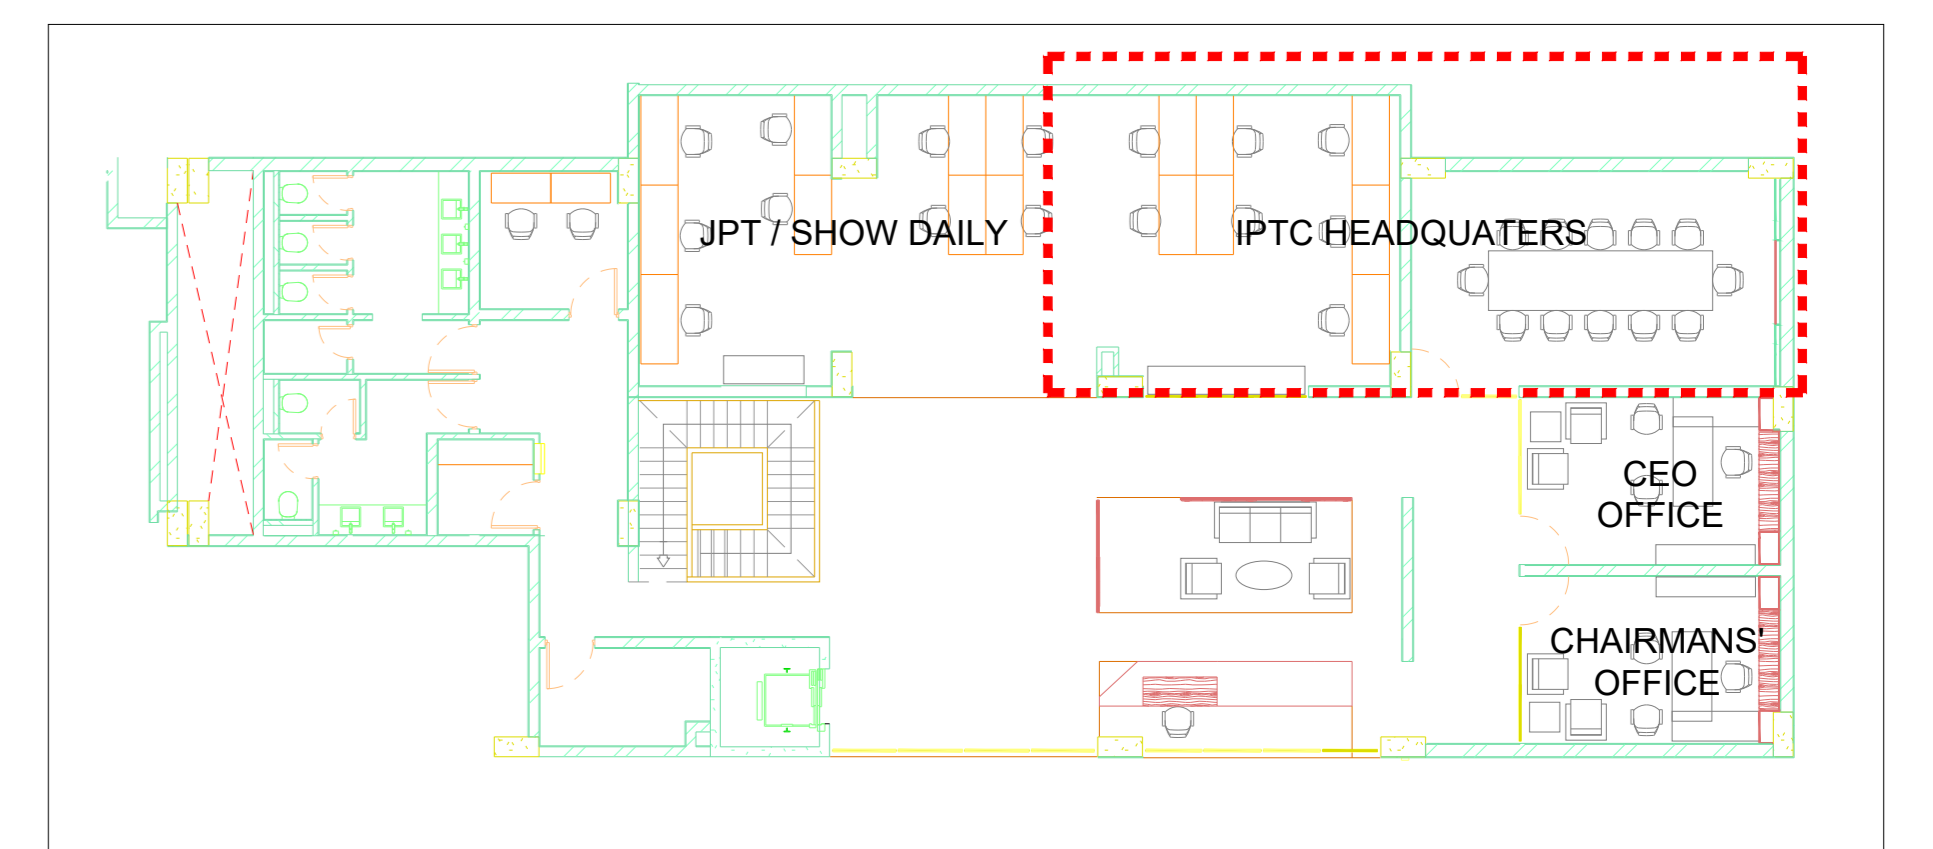

LUNCH AREA

MEZZANINE FLOOR ROOM LOCATIONS

LEFT WING MEZZANINE

RIGHT WING MEZZANINE

EMERALD HALL

ROOM 12
TECHNICAL SESSION 12
(13-15 JANUARY)
VVIP LUNCH (13 JANUARY)
TOPICAL LUNCH (14 JANUARY)

OUTDOOR EXHIBITION

P2-PARKING