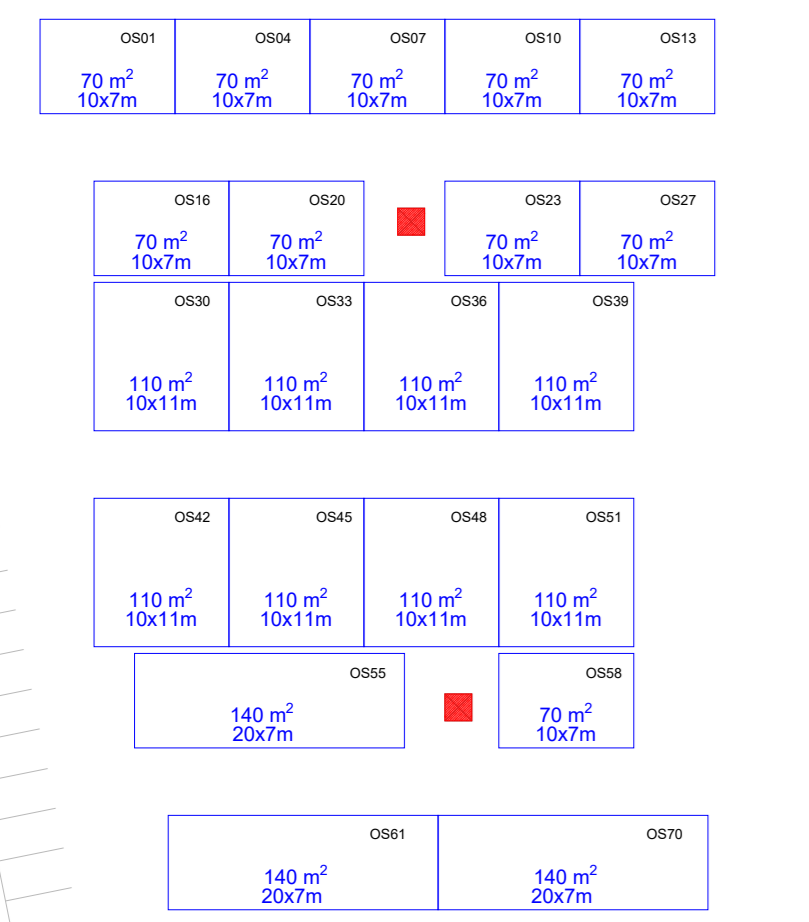

LUNCH AREA

MEZZANINE FLOOR ROOM LOCATIONS

LEFT WING MEZZANINE

RIGHT WING MEZZANINE

EMERALD HALL

ROOM 12
TECHNICAL SESSION 12
(13-15 JANUARY)
VVIP LUNCH (13 JANUARY)
TOPICAL LUNCH (14 JANUARY)

OUTDOOR EXHIBITION

P2-PARKING