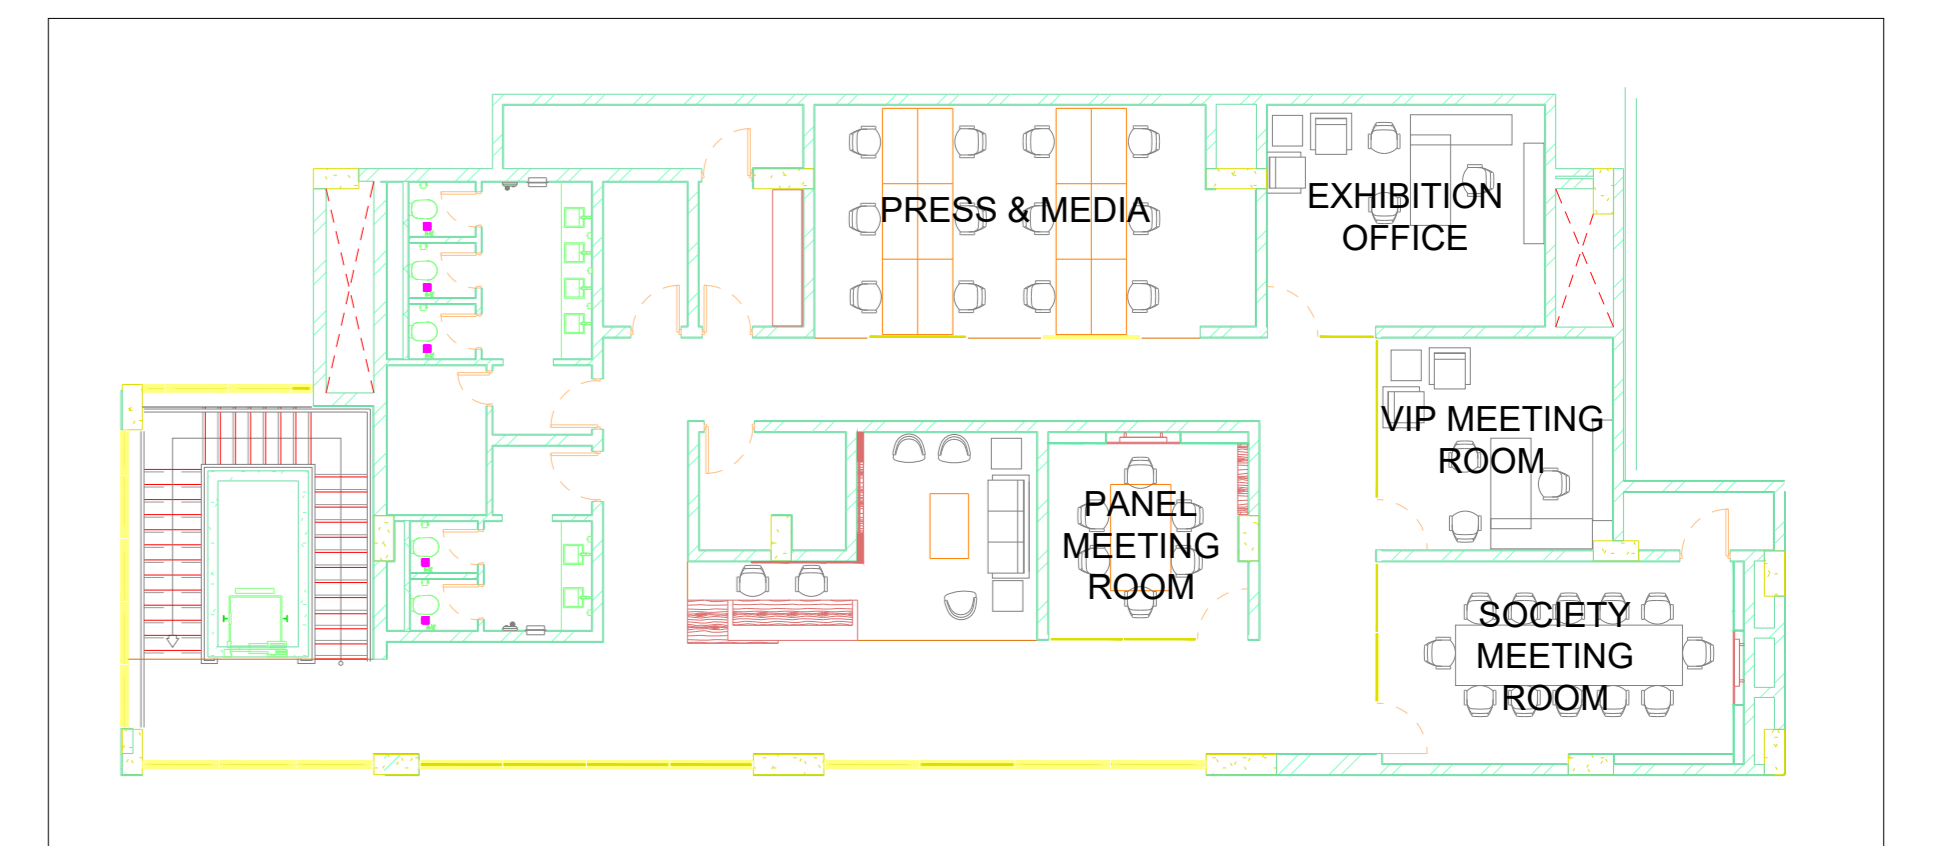

LUNCH AREA

MEZZANINE FLOOR ROOM LOCATIONS

LEFT WING MEZZANINE

RIGHT WING MEZZANINE

EMERALD HALL

ROOM 12
TECHNICAL SESSION 12
(13-15 JANUARY)
VVIP LUNCH (13 JANUARY)
TOPICAL LUNCH (14 JANUARY)

OUTDOOR EXHIBITION

P2-PARKING